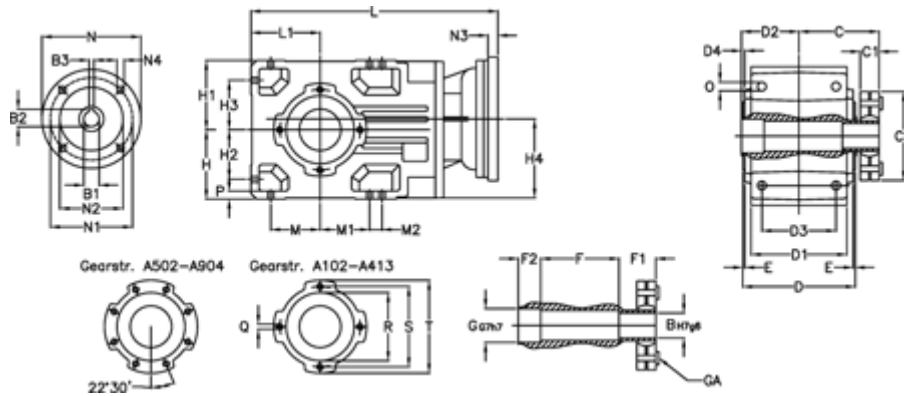

# Data Sheet

Article number: 29600204835230  
 Description: Bevel helical gearbox  
 A202US-48,3-P80B5

## Measures

B = 30	D1 = 110	F2 = 36	L = 325.5	N3 = -
B1 = 19	D2 = 60	G = 32	L1 = 80	N4 = M10x12
B2 = 21.8	D3 = 90	GA = 14,5 NM	M = 60.0	O = 9.5
B3 = 6	d4 = 4.5	H = 80	M1 = 60.0	P = 9
C = 89.5	Description = A202US-xx-P80 B5	H1 = 80	M2 = -	Q = M8x15
C1 = 23	E = 3.0	H2 = 60.0	N = 200	R = 95
C2 = 72.0	F = 77.5	H3 = 60.0	N1 = 165	S = 115
D = 136	F1 = 36.0	H4 = 93.0	N2 = 130	T = 140